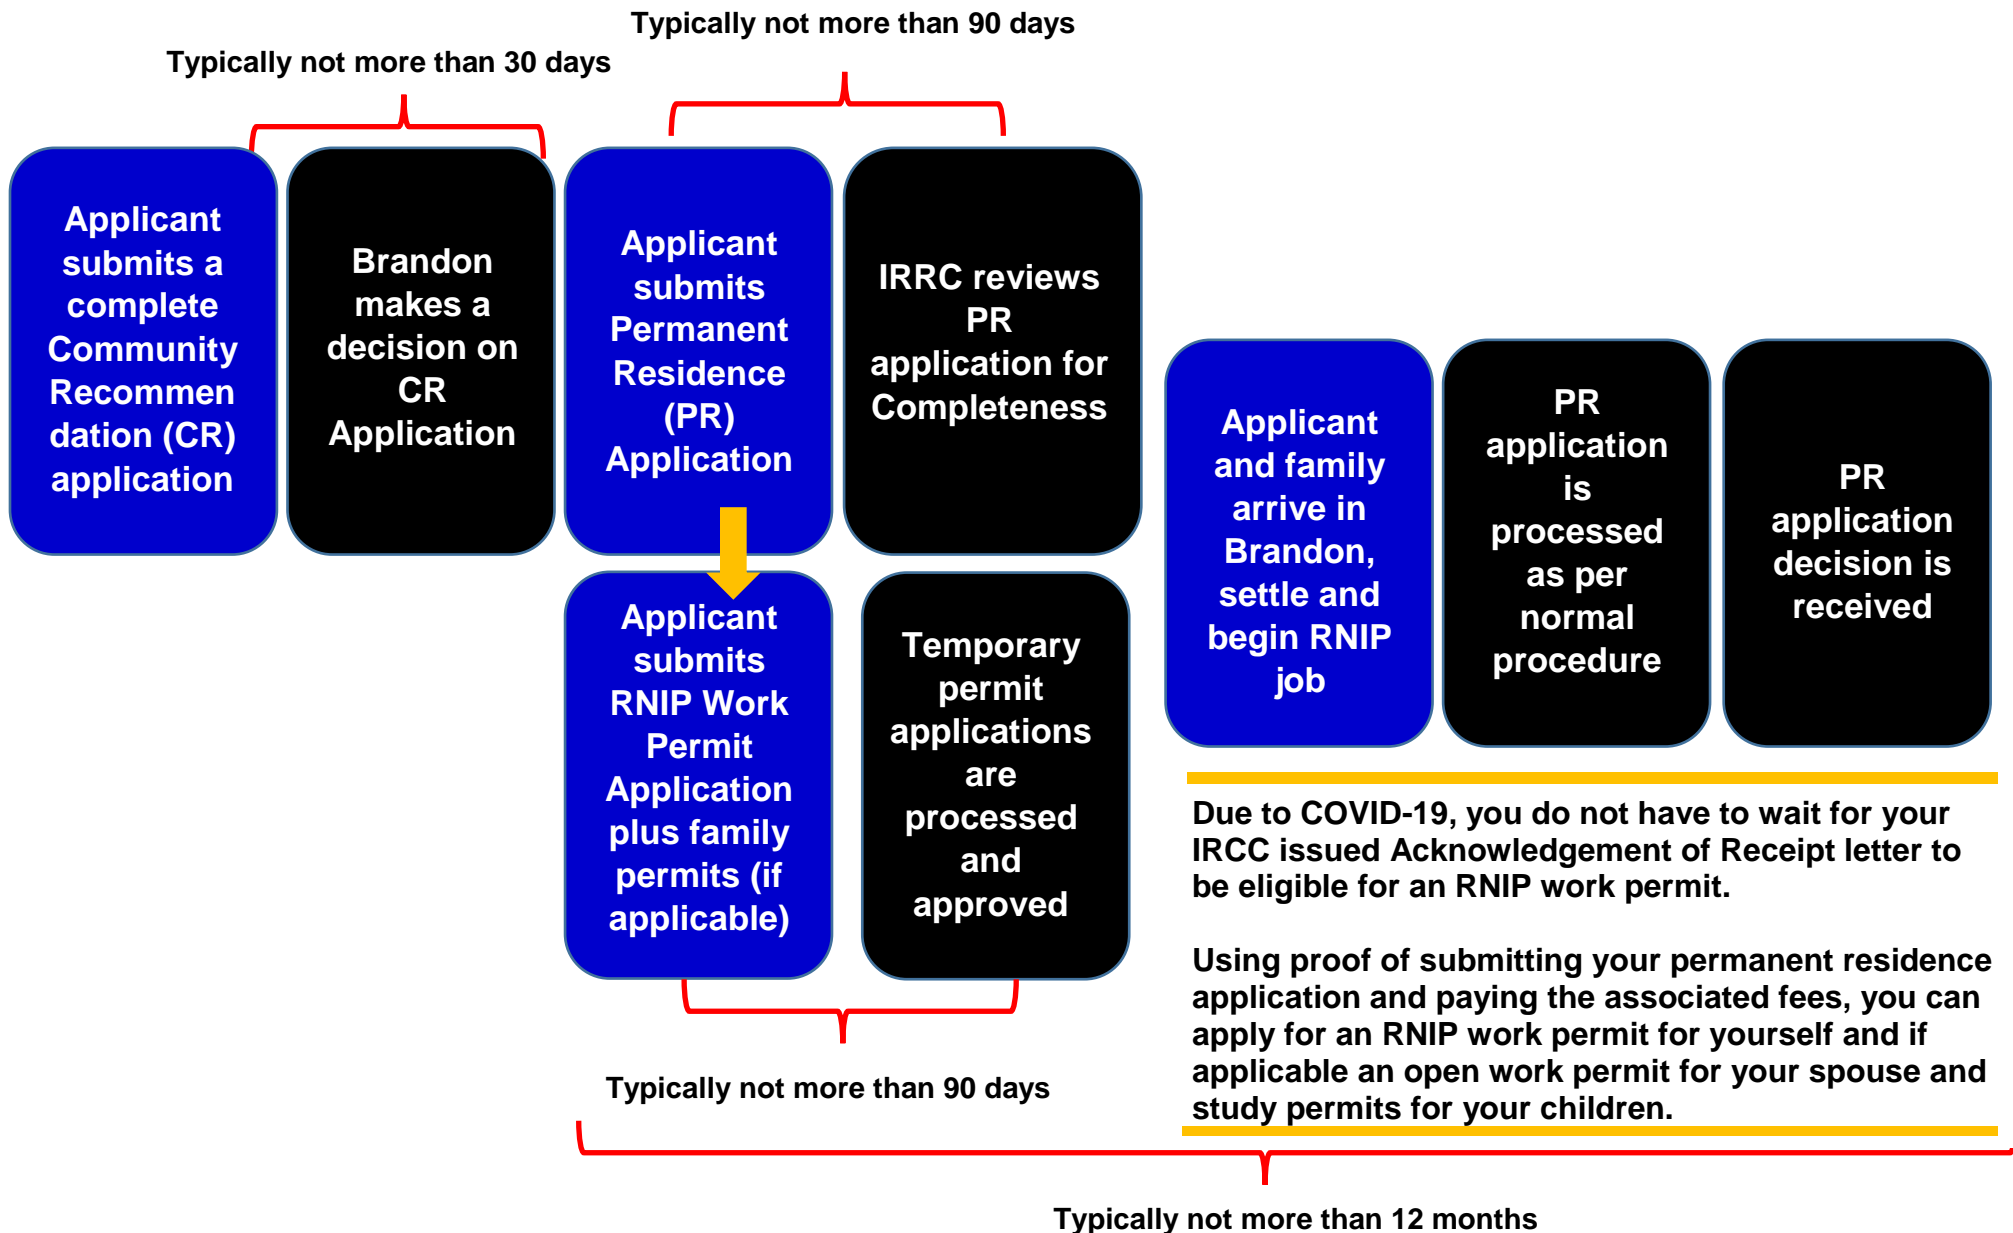

Applicant arrives as a Temporary Worker as soon as 4-5 months

Timelines associated with the **Blue steps** in the Brandon RNI process are dependent upon the timeliness of action by the RNI applicant thus cannot be definitively stated. **Black steps** in the Brandon RNI process have timelines for approval established by Brandon and Immigration, Refugees and Citizenship Canada as noted above.